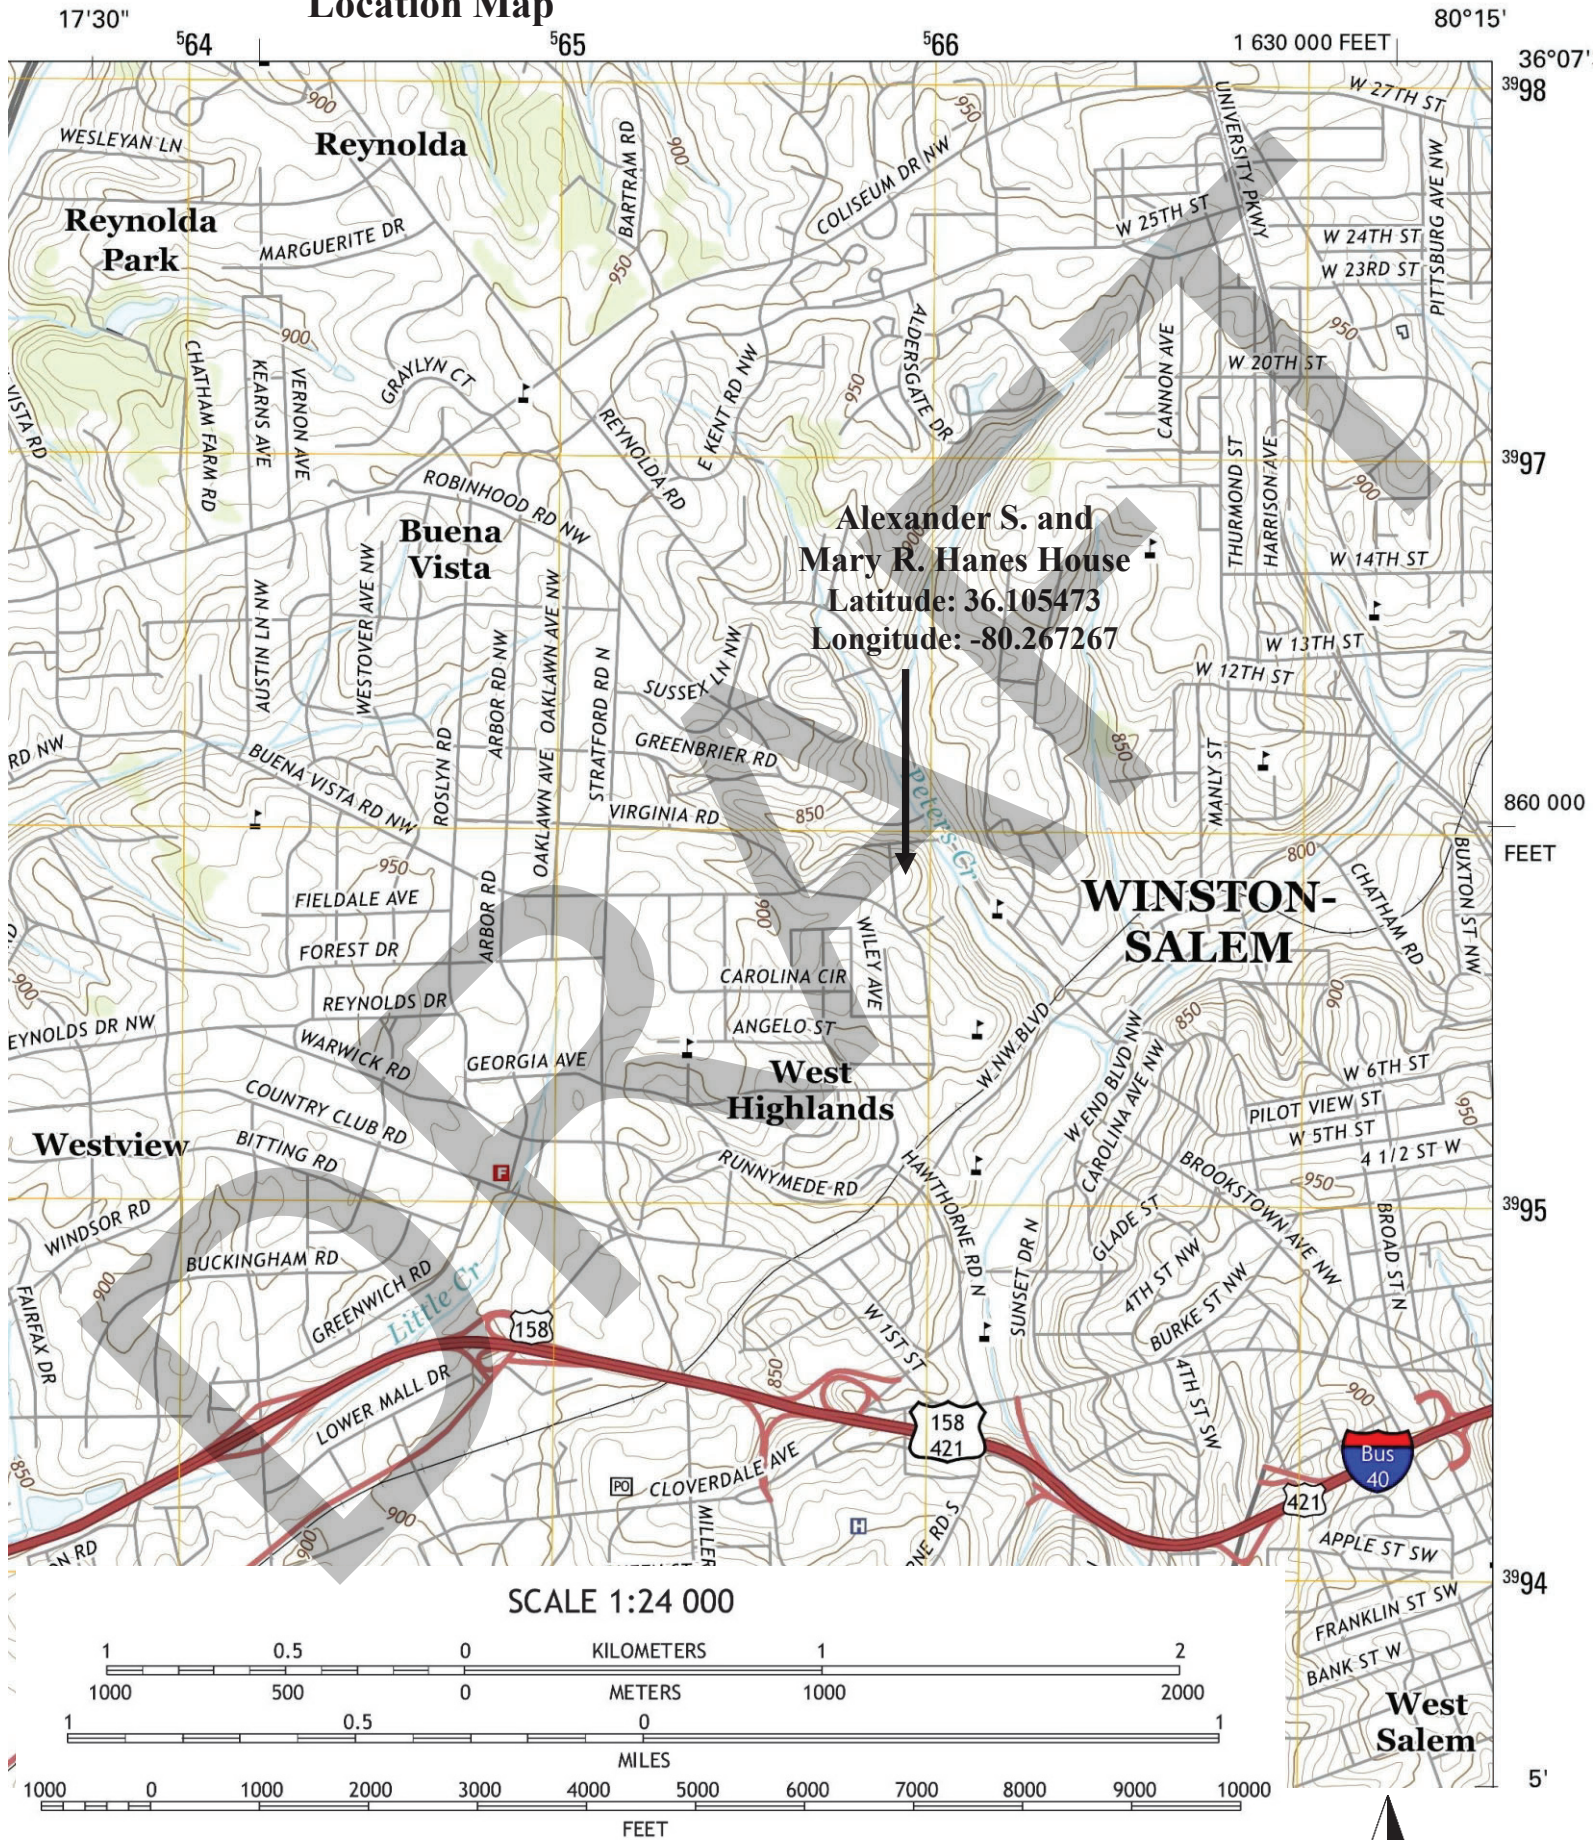

Alexander S. and Mary R. Hanes House  
525 North Hawthorne Road,  
Winston-Salem, Forsyth County, NC

WINSTON-SALEM WEST QUADRANGLE  
NORTH CAROLINA-FORSYTH CO.  
7.5-MINUTE SERIES

Location Map

SCALE 1:24 000

FEET